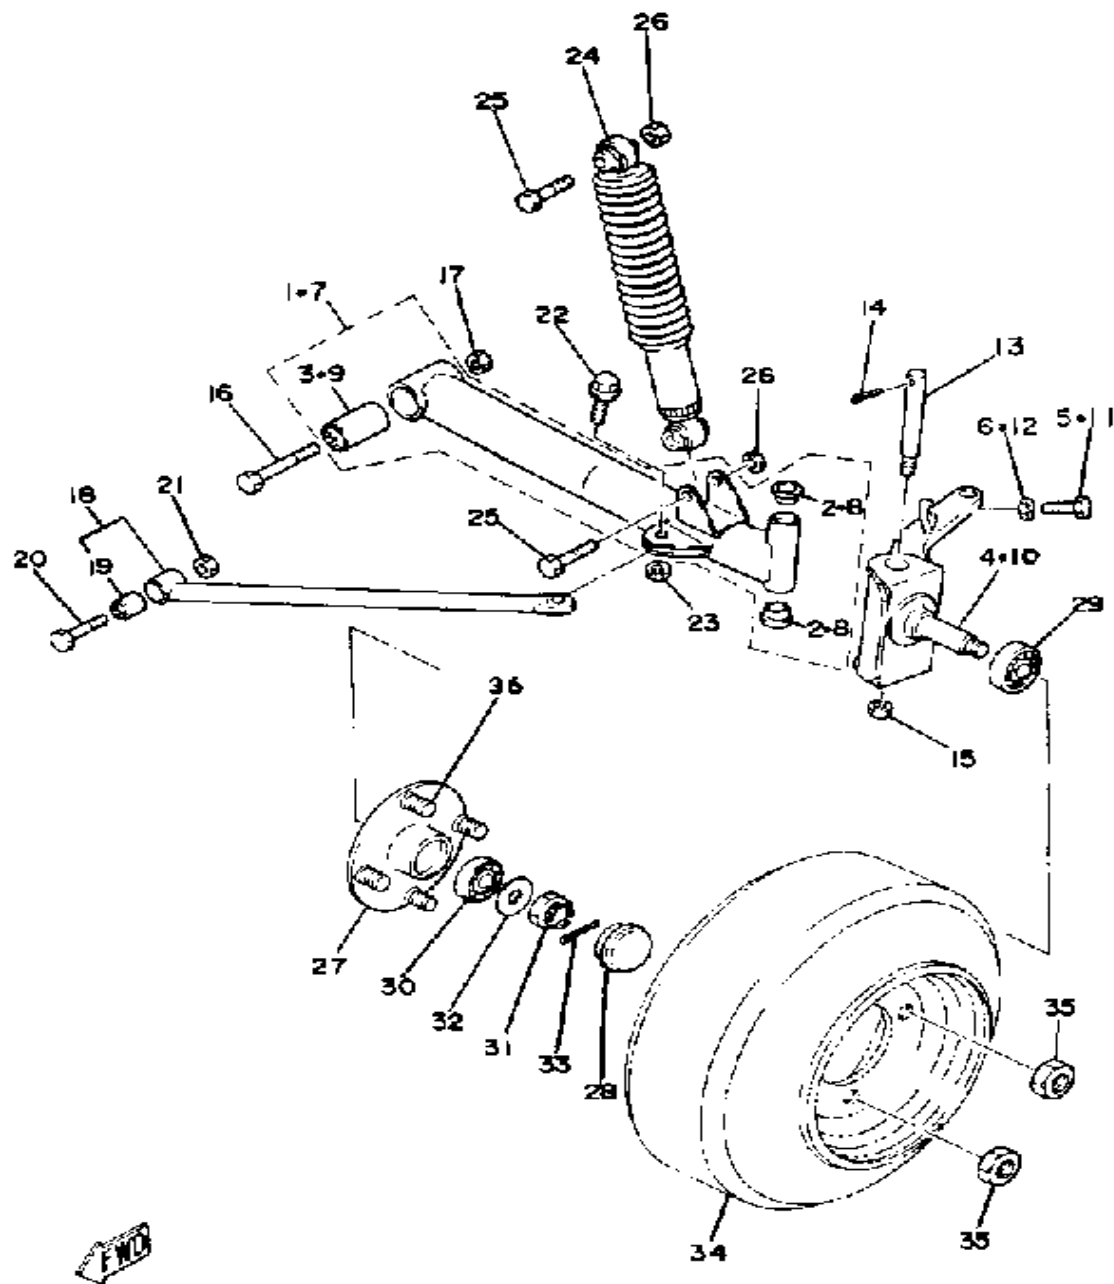

FRONT SUSPENSION - WHEEL

Ref. No.	Part Number	Description	Qty	Remarks
1	J10-W2351-01-00	FRONT LOWER ARM L (L.H)	1	
2	90381-15032-00	. BUSH, SOLID	2	
3	J10-23526-00-00	. BUSH	1	
4	J10-23510-02-00	KNUCKLE, STEERING 1	1	
5	97313-08030-00	BOLT, HEXAGON	1	
6	95303-08700-00	NUT	1	
7	J10-W2352-01-00	FRONT LOWER ARM R (R.H)	1	
8	90381-15032-00	. BUSH, SOLID	2	
9	J10-23526-00-00	. BUSH	1	
10	J10-23520-02-00	KNUCKLE, STEERING 2	1	
11	97313-08030-00	BOLT, HEXAGON	1	
12	95303-08700-00	NUT	1	
13	J10-23516-02-00	KING PIN, STRG KNKL	2	831
	J10-23516-02-00	KING PIN, STRG KNKL	2	T 001830
14	91401-30030-00	PIN, COTTER	2	831
15	95601-12100-00	NUT, U	2	
	95712-12300-00	2	2	831
16	90101-10418-00	BOLT	2	
17	95612-10100-00	NUT, BIND	2	
18	J10-W2355-00-00	ROD, TENSION	2	
19	J10-23583-01-00	. BUSH	1	
20	90101-08245-00	BOLT	2	
	90101-08497-00	BOLT 0 2	2	775~
21	95611-08100-00	NUT, U	2	
22	90105-10007-00	BOLT, WASHER BASED	2	
23	95701-10300-00	NUT, FLANGE (95702-10300)	2	
24	J14-23350-00-00	SHOCK ABSORBER ASSEMBLY	2	
25	97313-10050-00	BOLT, HEXAGON (676)	4	

CONTINUED ON NEXT FRAME ►