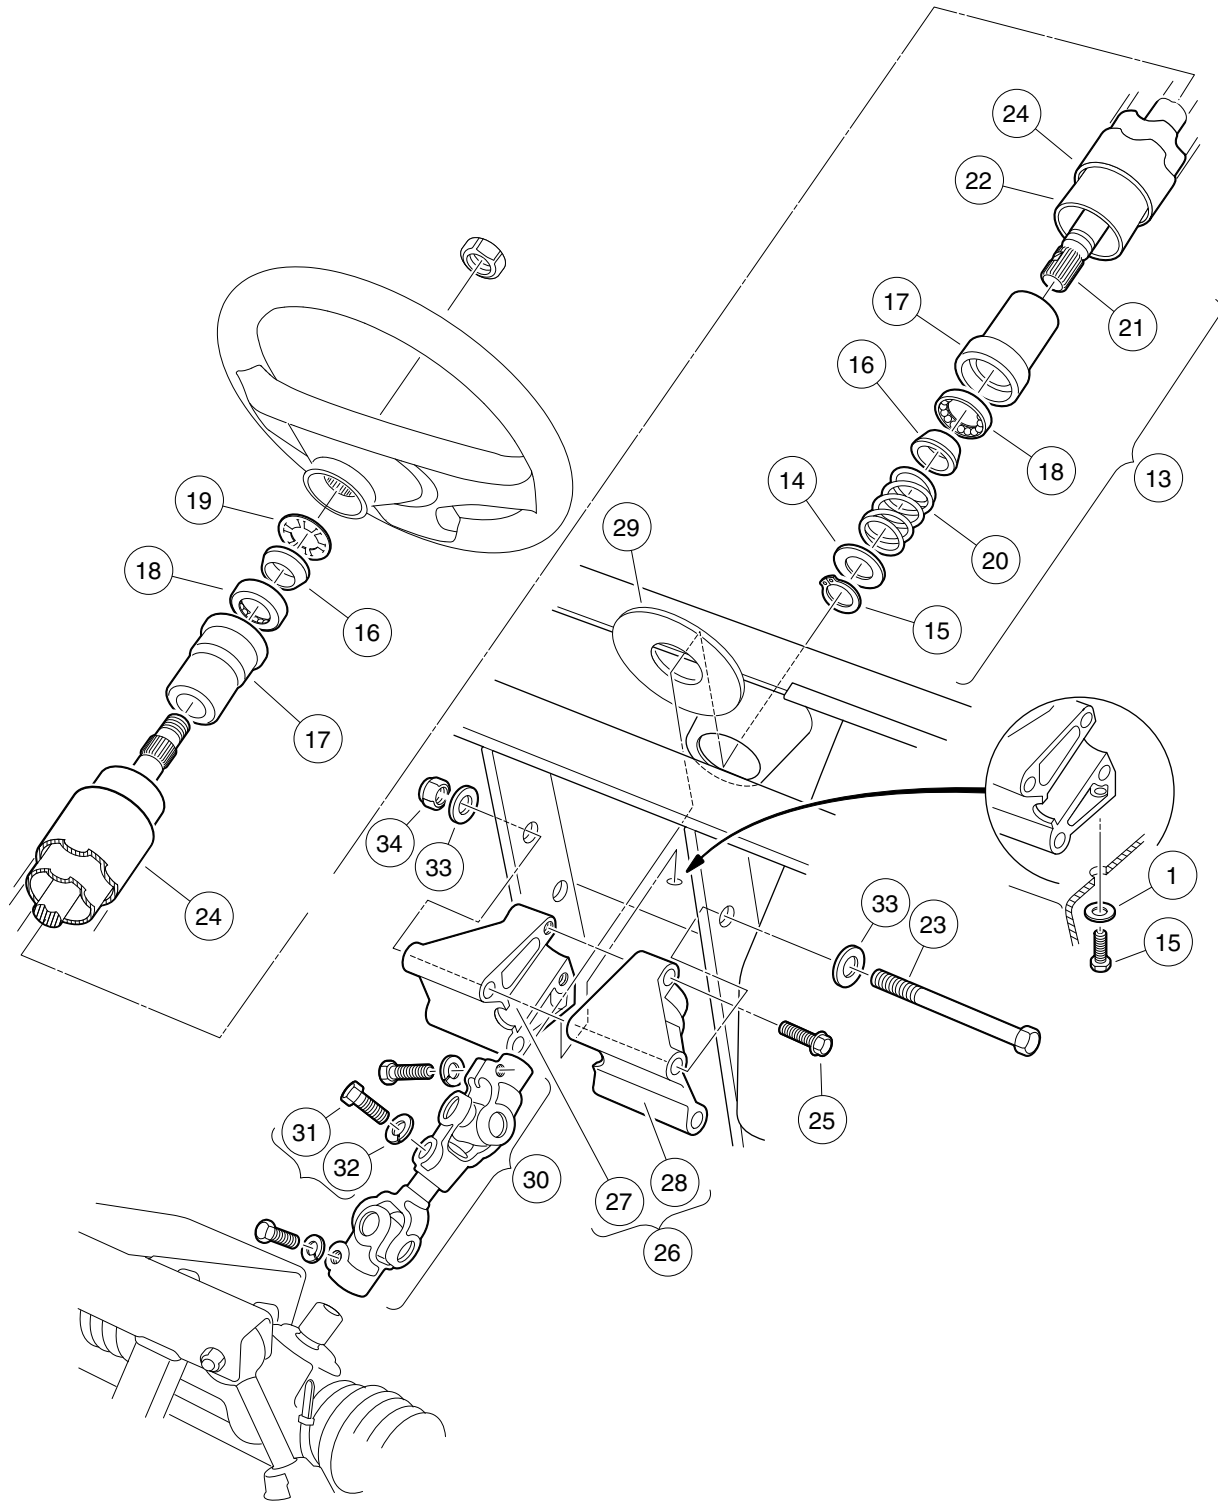

**5**  
**G**  
**E**

000247-002

# STEERING COLUMN

ITEM	PART NO.	DESCRIPTION	QTY
		<b>1 2 3 4</b>	
1	1011697	Washer, 5/16 Flat .....	1
2	1014216	Steering Column Rebuild Kit (includes items 3 through 11) .....	1
3	1012466	Dust Cover .....	1
4	1012605	Ring, 0.579 Internal Retaining .....	1
5	1014125	Wedge, Molded .....	2
6	1014126	Seat, Plastic Bearing .....	2
7	1014211	Seal, Bearing .....	1
8	1014212	Spacer, Shaft .....	1
9	1014213	Bearing, Ball .....	2
10	1014214	Ring, Retaining .....	1
11	1014217	Spring, Steering Shaft .....	1
12	1014288	Screw, 5/16-18 X 0.75 Thread-Forming .....	1
13	1016181	Steering Shaft Assembly (includes items 14 through 22) .....	1
14	1012604	Washer, 0.675 ID X 1.19 OD .....	1
15	1012605	Ring, 0.579 Internal Retaining .....	1
16	1014125	Wedge, Molded .....	2
17	1014126	Seat, Plastic Bearing .....	2
18	1014213	Bearing, Ball .....	2
19	1014214	Ring, Retaining .....	1
20	1014217	Spring, Steering Shaft .....	1
21	1015545	Shaft, Steering Column .....	1
22	1016622	Column, Aluminum Steering .....	1
23	1016183	Screw, 3/8-16 X 7.00 Hex Cap .....	2
24	1016263	Cover, Steering Column Tube .....	1
25	1016269	Screw, 5/16-18 Thrd Forming .....	2
26	101984801	Kit, Steering Column Mounting Bracket (includes items 27 and 28) .....	1
27	N/A	Bracket, RH Steering Column Mount .....	1
28	N/A	Bracket, LH Steering column mount .....	1
29	102278001	Boot, Steering Column Round .....	1
30	103601601	Shaft, Intermediate Steering (includes items 31 and 32) .....	1
31	1017226	Bolt, Hex-Head, 8mm X 1.25 - 30 .....	3
32	7174	Lockwasher, 5/16 Split .....	3
33	334	Washer, 3/8 Type A Flat .....	4
34	8754	Locknut, 3/8-16 Hex .....	2