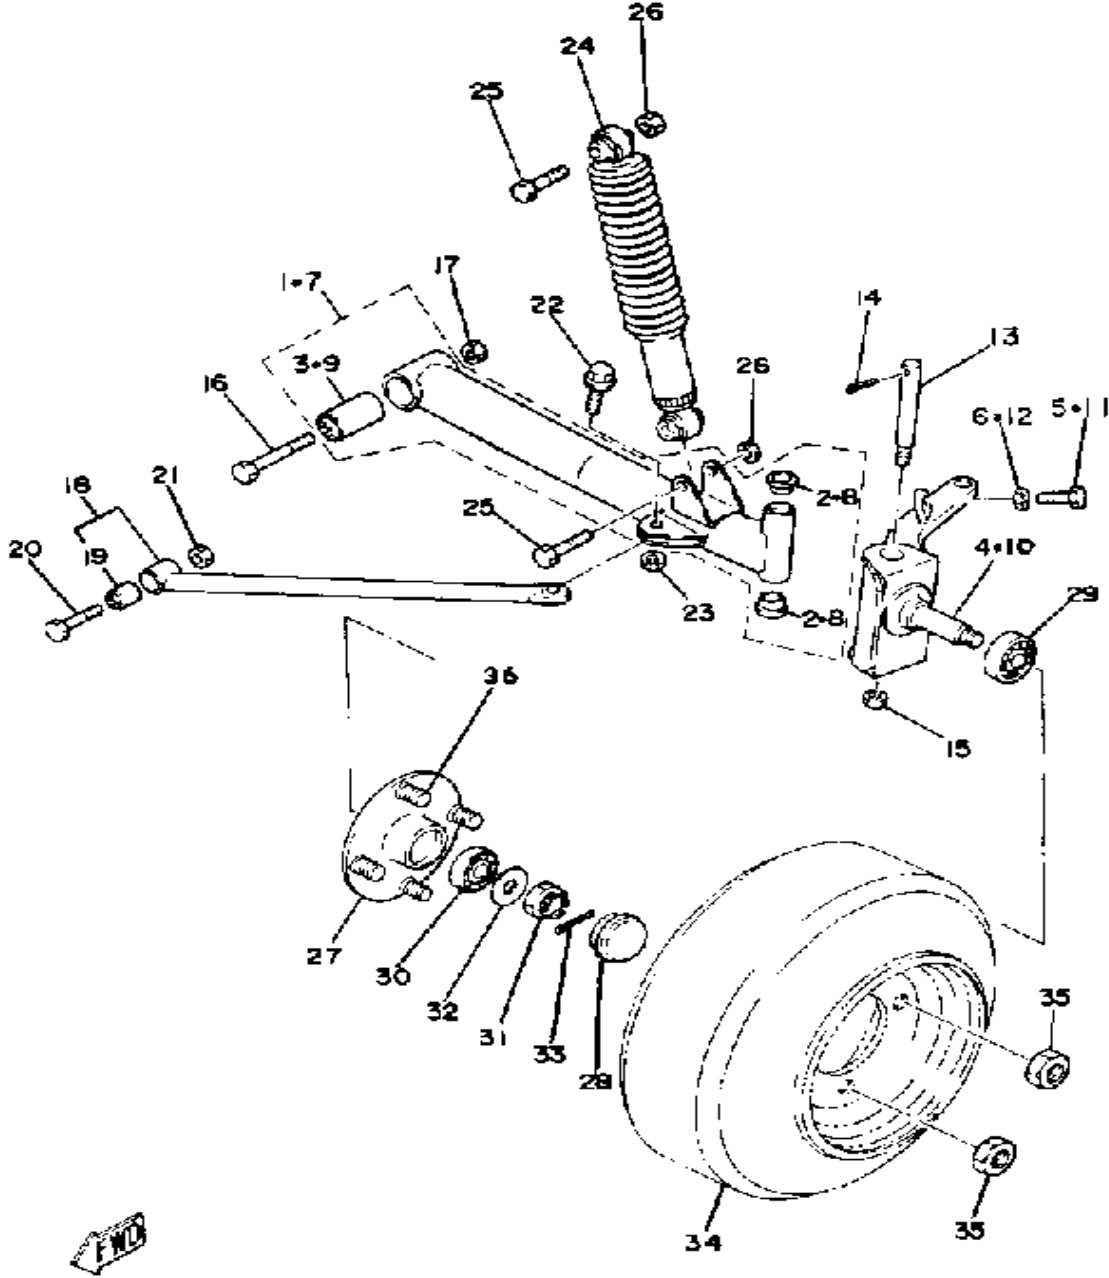

FRONT SUSPENSION - WHEEL

Ref. No.	Part Number	Description	Qty	Remarks
1	J10-W2351-01-00	FRONT LOWER ARM L (L.H)	1	
2	90381-15032-00	. BUSH, SOLID	2	
3	J10-23526-00-00	. BUSH	1	
4	J10-23510-02-00	KNUCKLE, STEERING 1	1	
5	97313-08030-00	BOLT, HEXAGON	1	
6	95303-08700-00	NUT	1	
7	J10-W2352-01-00	FRONT LOWER ARM R (R.H)	1	
8	90381-15032-00	. BUSH, SOLID	2	
9	J10-23526-00-00	. BUSH	1	
10	J10-23520-02-00	KNUCKLE, STEERING 2	1	
11	97313-08030-00	BOLT, HEXAGON	1	
12	95303-08700-00	NUT	1	
13	J10-23516-02-00	KING PIN, STRG KNKL	2	831
	J10-23516-02-00	KING PIN, STRG KNKL	2	T 001830
14	91401-30030-00	PIN, COTTER	2	831
15	95601-12100-00	NUT, U	2	
	95712-12300-00	2	2	831
16	90101-10418-00	BOLT	2	
17	95612-10100-00	NUT, BIND	2	
18	J10-W2355-00-00	ROD, TENSION	2	
19	J10-23583-01-00	. BUSH	1	
20	90101-08245-00	BOLT	2	
	90101-08497-00	BOLT 0 2	2	775~
21	95611-08100-00	NUT, U	2	
22	90105-10007-00	BOLT, WASHER BASED	2	
23	95701-10300-00	NUT, FLANGE (95702-10300)	2	
24	J14-23350-00-00	SHOCK ABSORBER ASSEMBLY	2	
25	97313-10050-00	BOLT, HEXAGON (676)	4	

CONTINUED ON NEXT FRAME ►

FRONT SUSPENSION - WHEEL

Ref. No.	Part Number	Description	Qty	Remarks
26	95601-10100-00	NUT, U (95602-10100-00)	4	
27	J10-W2511-01-00	HUB, FRONT	2	
28	J10-25118-00-00	COVER, HUB DUST	2	
29	93306-00441-00	BEARING (89A) (B6004RS)	2	
30	93306-20310-00	BEARING	2	
31	95301-14900-00	NUT, SLOTTED	2	
32	90201-142M6-00	WASHER, PLATE	2	
33	91401-30030-00	PIN, COTTER	2	
34	*---	FRONT WHEEL ASSEMBLY	2	
35	90179-12262-00	NUT	8	
36	90114-12004-00	BOLT, RIBBED NECK	8	