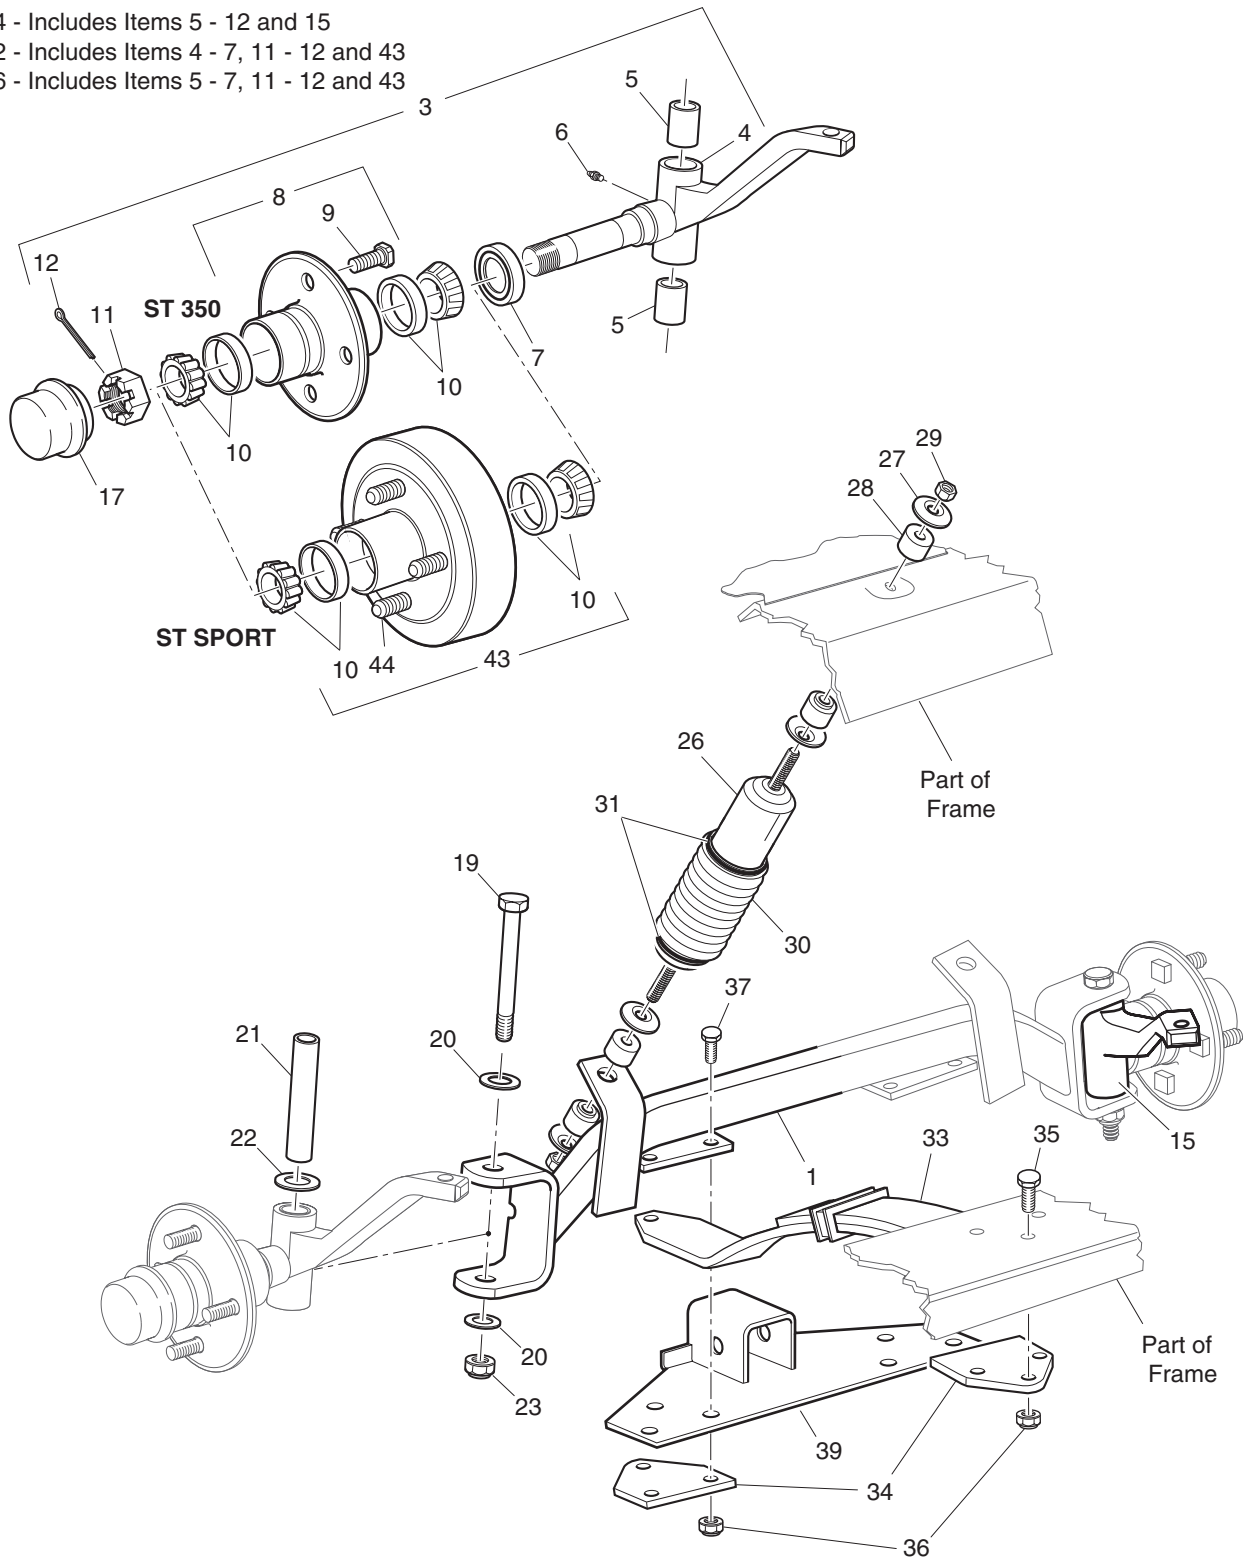

FRONT SUSPENSION

- 14 - Includes Items 5 - 12 and 15
- 42 - Includes Items 4 - 7, 11 - 12 and 43
- 46 - Includes Items 5 - 7, 11 - 12 and 43

Ref Fsp 9

FRONT SUSPENSION

THE USE OF NON U.L. PARTS WILL VOID ANY U.L. LISTING.

When ordering parts, please specify the model and serial number of the product.

* Indicates a component that is not available as an individual part.

G** Indicates consult Customer Service Department for additional information.

ITEM	PART NO.	1 2 3 4 5	DESCRIPTION	QTY.
1	70515-G01		FRONT AXLE	1
2				
3	70535-G03		SPINDLE ASSEMBLY (DRIVER SIDE) (INCLUDES ITEMS 4 - 12)	1
4	*		SPINDLE (DRIVER SIDE)	1
5	16623-G1		BEARING	2
6	10389-G3		GREASE FITTING, STRAIGHT	1
7	25146-G1		GREASE SEAL	1
8	35886-G01		WHEEL HUB ASSEMBLY WITH RACES (INCLUDES ITEMS 9)	1
9	19862-G1		LUG BOLT, 1/2 - 20 X 1 3/16" LG	4
10	50892-G1		BEARING AND RACE ASSEMBLY (COMPLETE)	2
11	12093-G1		SLOTTED NUT, 1 - 14	1
12	00798-G8		COTTER PIN, 5/32" X 1 3/4" LG	1
13				
14	70534-G03		SPINDLE ASSEMBLY (PASSENGER SIDE) (INCL ITEMS 5 - 12, 15)	1
15	*		SPINDLE (PASSENGER SIDE)	1
16				
17	12091-G2		SPINDLE CAP	2
18				
19	01040-G01		BOLT, 1/2 - 13 X 5" LG	2
20	00571-G5		WASHER, 1/2"	4
21	70328-G01		KING PIN TUBE	2
22	16982-G1		THRUST WASHER, 7/8"	2
23	14390-G6		LOCK NUT, 1/2 - 13	2
24				
25				
26	70630-G01		SHOCK ABSORBER	2
27	10435-G1		SHOCK ABSORBER WASHER	8
28	10194-G1		RUBBER BUSHING	8
29	00532-G6		NUT, 3/8 - 24	4
30	70509-G01		SHOCK ABSORBER BOOT	2