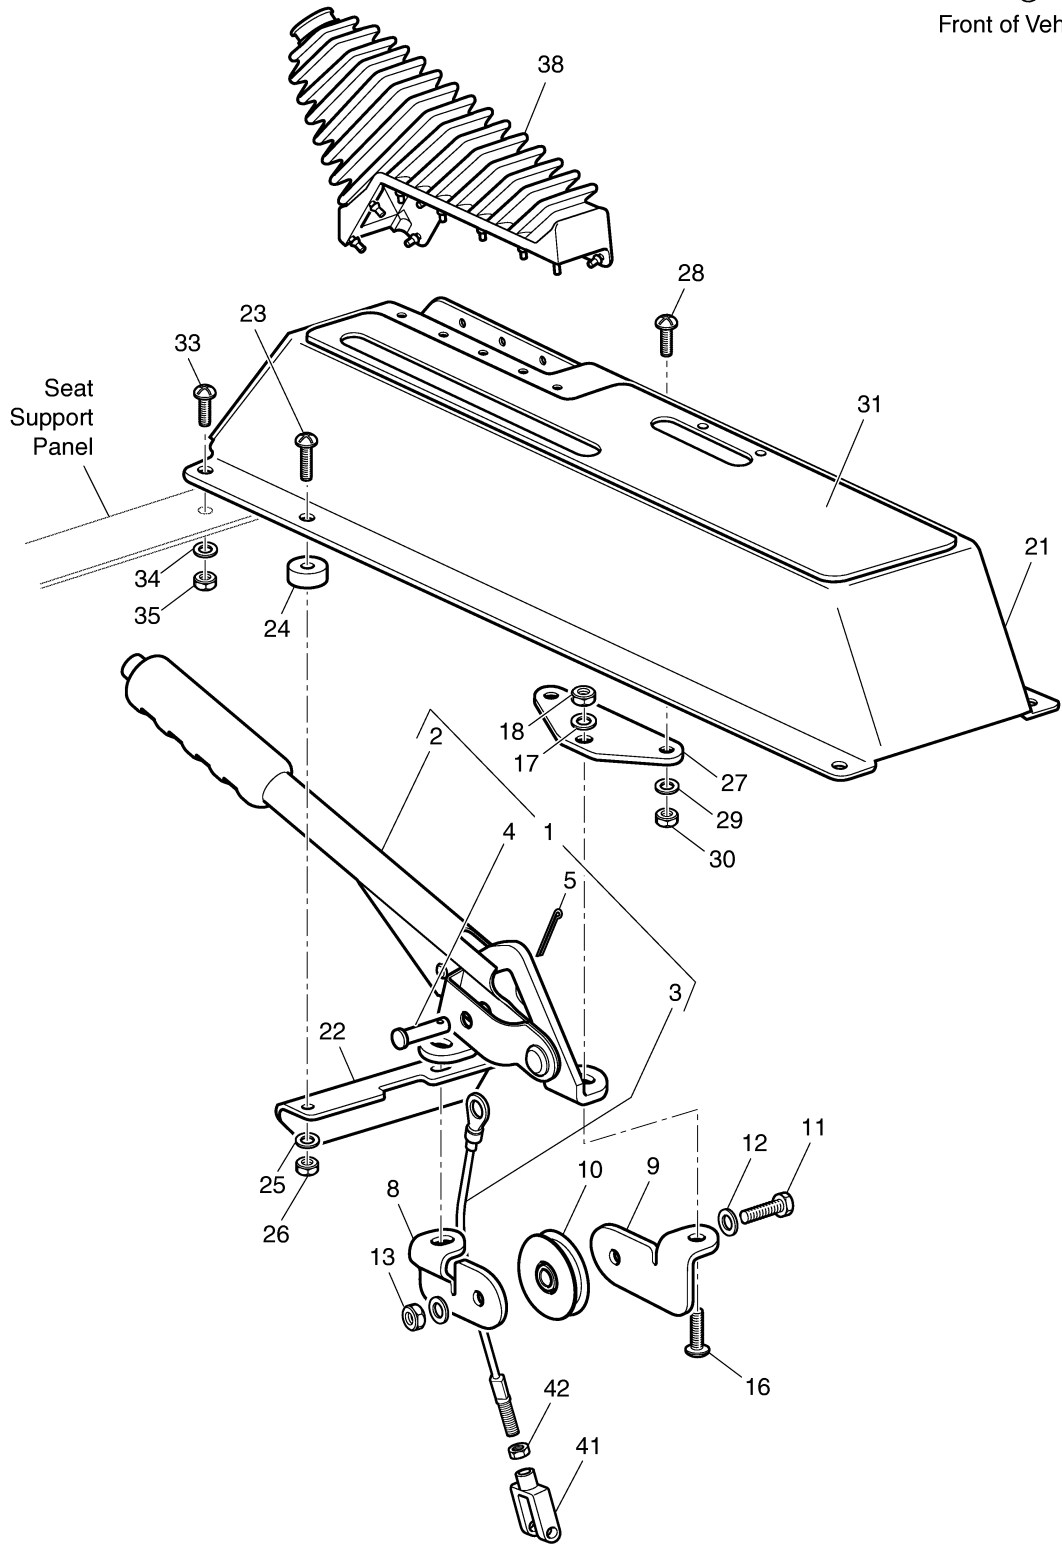

Front of Vehicle

When ordering parts, please specify the model and serial number of the product.
 * Indicates a component that is not available as an individual part.
 G** Indicates consult Customer Service Department for additional information.

ITEM	PART NO.	1 2 3 4 5	DESCRIPTION	QTY.
1	75791-G01		PARKING BRAKE LEVER ASSEMBLY (INCLUDES ITEMS 2 - 5)	1
2	75790-G01		PARKING BRAKE LEVER.....	1
3	75764-G01		PARKING BRAKE CABLE.....	1
4	17651-G1		CLEVIS PIN, 3/8" X 1 1/4" LG.....	1
5	10387-G2		COTTER PIN, 3/32" X 1" LG.....	1
6				
7				
8	75769-G01		PULLEY MOUNT BRACKET (DRIVER SIDE).....	1
9	75768-G01		PULLEY MOUNT BRACKET (PASSENGER SIDE)	1
10	75789-G01		PULLEY, 2" DIA.....	1
11	00439-G4		BOLT, 5/16 - 18 X 1 1/2" LG.....	1
12	00559-G8		WASHER, 5/16"	2
13	11098-G6		LOCK NUT, 5/16 - 18	1
14				
15				
16	00976-G8		SCREW, 5/16 - 18 X 1" LG	2
17	00559-G8		WASHER, 5/16"	2
18	11098-G6		LOCK NUT, 5/16 - 18	2
19				
20				
21	75845-G01		CENTER CONSOLE.....	1
22	75594-G01		SUPPORT BRACKET	1
23	16705-G1		SCREW, 1/4 - 20 X 1" LG	2
24	23726-G12		SPACER.....	2
25	00559-G7		WASHER, 1/4"	2
26	14390-G4		LOCK NUT, 1/4 - 20	2
27	75773-G01		SUPPORT PLATE.....	1
28	16705-G3		SCREW, 1/4 - 20 X 3/4" LG	2
29	00559-G7		WASHER, 1/4"	2
30	14390-G4		LOCK NUT, 1/4 - 20	2

ITEM	PART NO.	1 2 3 4 5	DESCRIPTION	QTY.
31	75851-G01		DECAL (CENTER CONSOLE).....	1
32				
33	16705-G3		SCREW, 1/4 - 20 X 3/4" LG	4
34	00559-G7		WASHER, 1/4"	4
35	14390-G4		LOCK NUT, 1/4 - 20	4
36				
37				
38	75821-G01		PARKING BRAKE BOOT	1
39				
40				
41	10385-G4		CLEVIS YOKE	1
42	00544-G4		JAM NUT, 5/16 - 24	1
43				
44				
45	75595-G01		PARKING BRAKE CABLE (DRIVER SIDE)	1
46	75595-G02		PARKING BRAKE CABLE (PASSENGER SIDE)	1
47	12305-G1		RETAINING RING	4
48	10386-G3		CLEVIS PIN, 5/16" X 13/16" LG.....	2
49	10387-G3		COTTER PIN, 3/32" X 3/4" LG.....	2
50				
51				
52	75766-G01		EQUALIZER.....	1
53	10386-G3		CLEVIS PIN, 5/16" X 13/16" LG.....	3
54	10387-G3		COTTER PIN, 3/32" X 3/4" LG.....	3