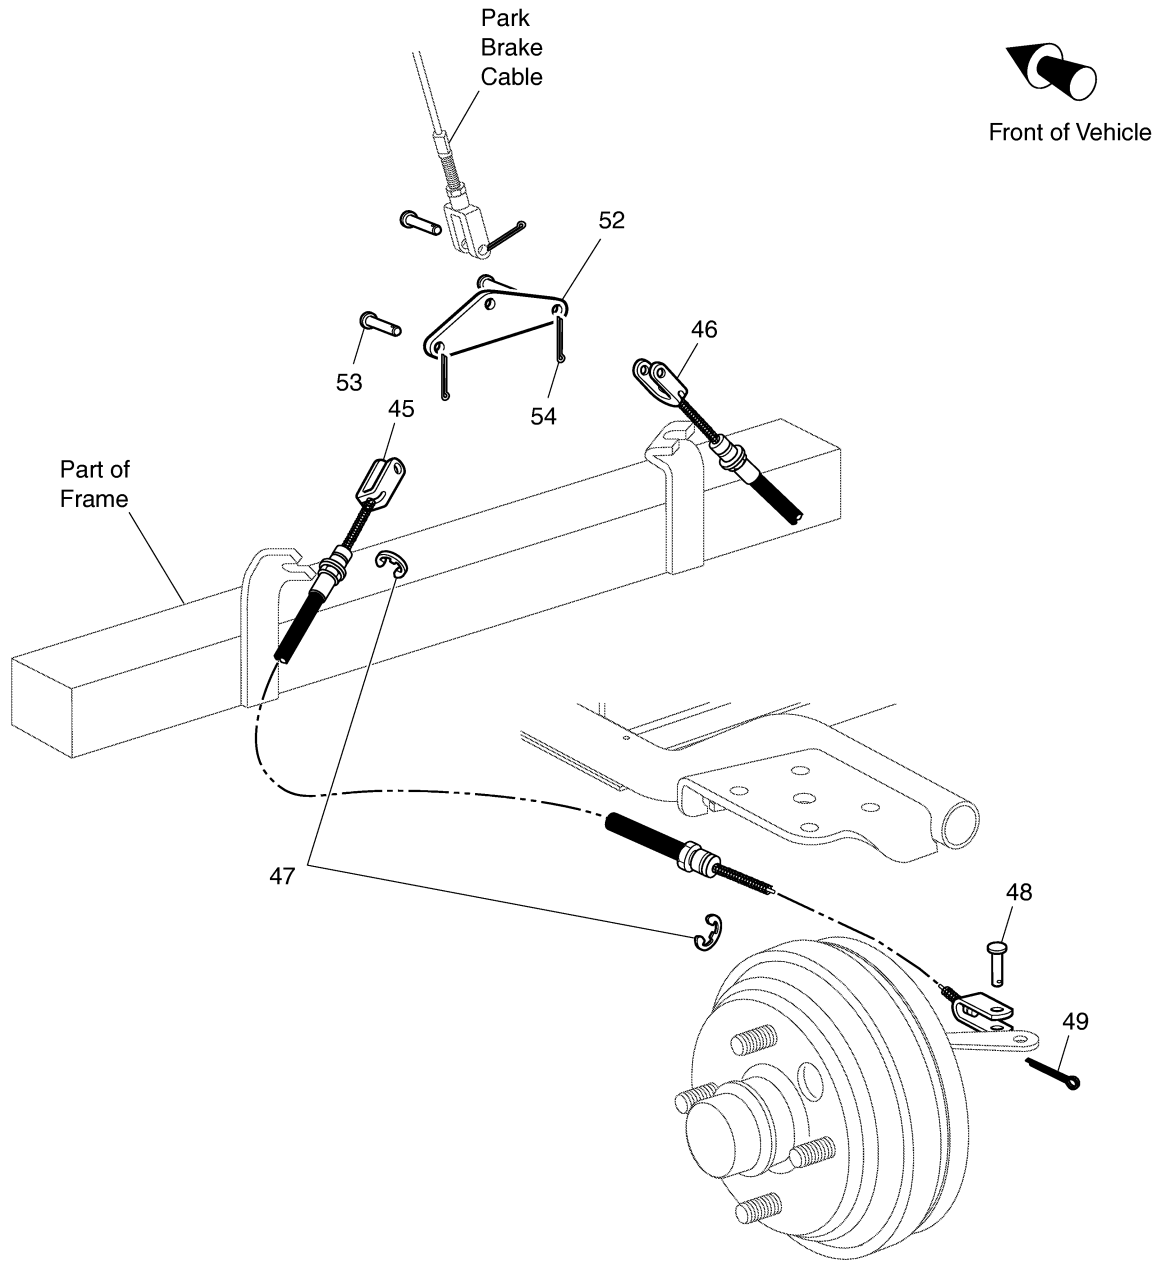

Front of Vehicle

When ordering parts, please specify the model and serial number of the product.
 * Indicates a component that is not available as an individual part.
 G** Indicates consult Customer Service Department for additional information.

ITEM	PART NO.	1 2 3 4 5	DESCRIPTION	QTY.
1	75791-G01		PARKING BRAKE LEVER ASSEMBLY (INCLUDES ITEMS 2 - 5)	1
2	75790-G01		PARKING BRAKE LEVER.....	1
3	75764-G01		PARKING BRAKE CABLE.....	1
4	17651-G1		CLEVIS PIN, 3/8" X 1 1/4" LG.....	1
5	10387-G2		COTTER PIN, 3/32" X 1" LG.....	1
6				
7				
8	75769-G01		PULLEY MOUNT BRACKET (DRIVER SIDE).....	1
9	75768-G01		PULLEY MOUNT BRACKET (PASSENGER SIDE)	1
10	75789-G01		PULLEY, 2" DIA.....	1
11	00439-G4		BOLT, 5/16 - 18 X 1 1/2" LG.....	1
12	00559-G8		WASHER, 5/16"	2
13	11098-G6		LOCK NUT, 5/16 - 18	1
14				
15				
16	00976-G8		SCREW, 5/16 - 18 X 1" LG	2
17	00559-G8		WASHER, 5/16"	2
18	11098-G6		LOCK NUT, 5/16 - 18	2
19				
20				
21	75845-G01		CENTER CONSOLE.....	1
22	75594-G01		SUPPORT BRACKET	1
23	16705-G1		SCREW, 1/4 - 20 X 1" LG	2
24	23726-G12		SPACER.....	2
25	00559-G7		WASHER, 1/4"	2
26	14390-G4		LOCK NUT, 1/4 - 20	2
27	75773-G01		SUPPORT PLATE.....	1
28	16705-G3		SCREW, 1/4 - 20 X 3/4" LG	2
29	00559-G7		WASHER, 1/4"	2
30	14390-G4		LOCK NUT, 1/4 - 20	2

ITEM	PART NO.	1 2 3 4 5	DESCRIPTION	QTY.
31	75851-G01		DECAL (CENTER CONSOLE).....	1
32				
33	16705-G3		SCREW, 1/4 - 20 X 3/4" LG	4
34	00559-G7		WASHER, 1/4"	4
35	14390-G4		LOCK NUT, 1/4 - 20	4
36				
37				
38	75821-G01		PARKING BRAKE BOOT	1
39				
40				
41	10385-G4		CLEVIS YOKE	1
42	00544-G4		JAM NUT, 5/16 - 24	1
43				
44				
45	75595-G01		PARKING BRAKE CABLE (DRIVER SIDE)	1
46	75595-G02		PARKING BRAKE CABLE (PASSENGER SIDE)	1
47	12305-G1		RETAINING RING	4
48	10386-G3		CLEVIS PIN, 5/16" X 13/16" LG.....	2
49	10387-G3		COTTER PIN, 3/32" X 3/4" LG.....	2
50				
51				
52	75766-G01		EQUALIZER.....	1
53	10386-G3		CLEVIS PIN, 5/16" X 13/16" LG.....	3
54	10387-G3		COTTER PIN, 3/32" X 3/4" LG.....	3