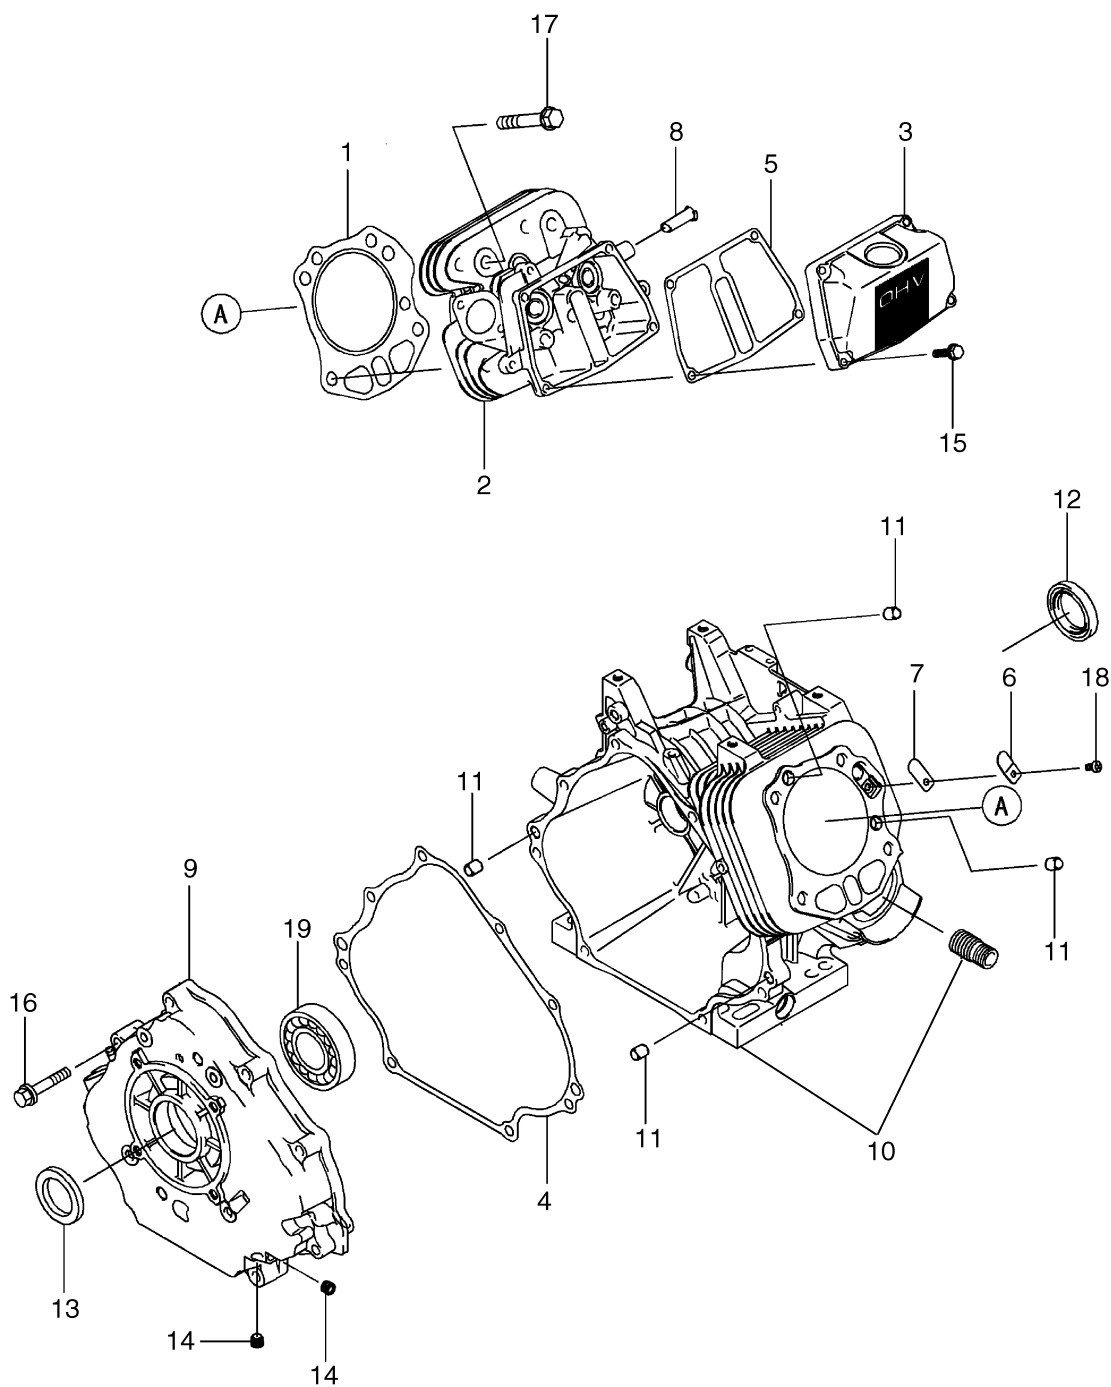

ILLUSTRATED PARTS BREAKDOWN

CYLINDER/CRANKCASE

KAWIPB1

ILLUSTRATED PARTS BREAKDOWN

CYLINDER/CRANKCASE				
Item	Description	E-Z-GO Part Number	Quantity	
			GOLF	UTILITY
1	GASKET, HEAD	603510	1	1
2	CYL HEAD, COMPLETE	603511	1	1
3	CASE-ROCKER	607951	1	1
4	GASKET, COVER CRANKCASE	603512	1	1
5	GASKET, CAS-COVER	603513	1	1
6	PLATE BREATHER	603514	1	1
7	VALVE BREATHER	603515	1	1
8	PIPE, BREATHER	603516	1	1
9	COVER CRANKCASE	603517	1	1
10	CRANKCASE COMPLETE	603518	1	1
11	PIN, DOWEL	603519	4	4
12	SEAL-OIL, SD35X48X8	603520	1	1
13	SEAL OIL	603521	1	1
14	PLUG	603522	2	2
15	BOLT FLANGED	603523	4	4
16	BOLT FLANGED	603524	8	8
17	BOLT FLANGED	603525	4	4
18	SCREW, PAS, CROS	603526	1	1
19	BEARING-BALL	603527	1	1