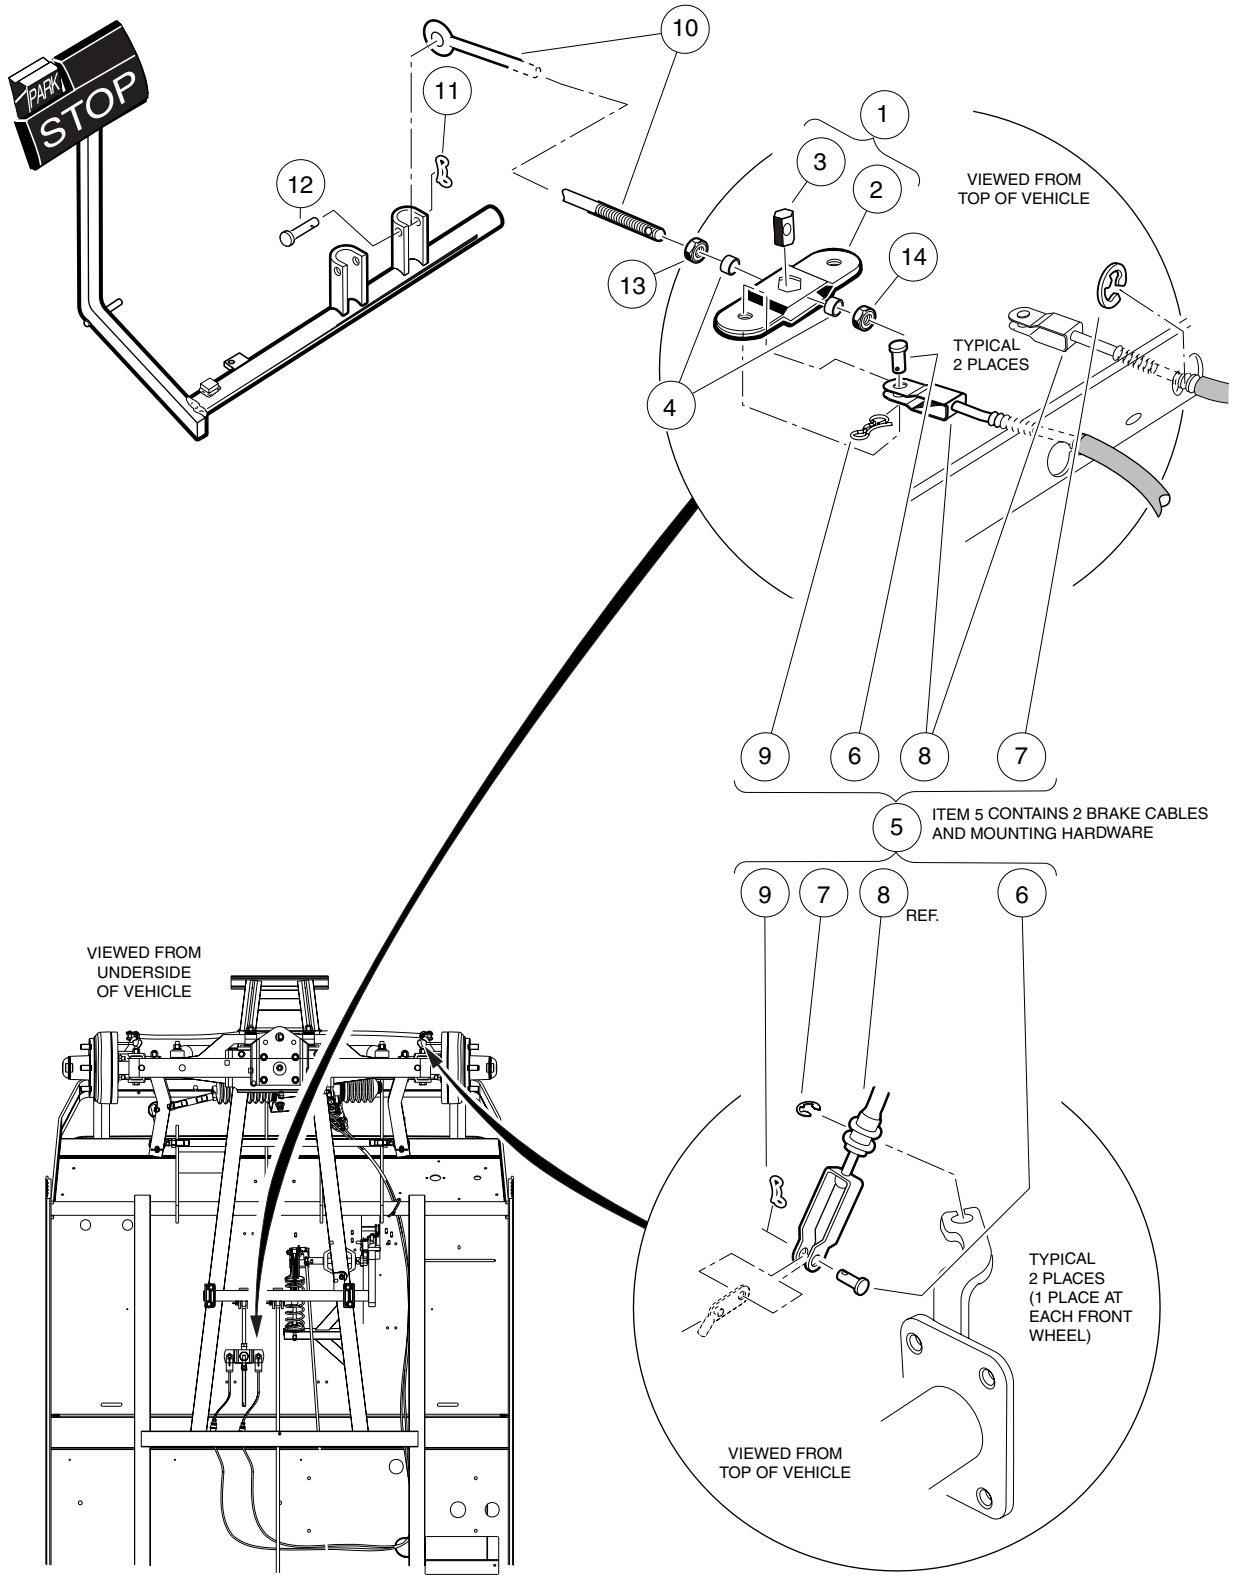

4
G
E

000294-001

FRONT BRAKE CABLES AND EQUALIZER

ITEM	PART NO.	DESCRIPTION	QTY
		1 2 3 4	
1	1017211	Kit, Equalizer and Pivot Limiter (includes items 2 and 3)	1
2	N/A	Equalizer Weld Assembly	1
3	N/A	Equalizer, Pivot Limiter	1
4	101865301	Spacer	2
5	101874601	Kit, Brake Cable (includes items 6 through 9)	1
6	1010829	Pin, Clevis, 5/16 X 3/4	4
7	1011779	E-Clip, 1/2	4
8	N/A	Brake Cable	2
9	102292801	Pin, Bow Tie Locking - .072	4
10	101953106	Rod, Equalizer, 9.75"	1
11	102323101	Pin, Bow Tie Locking	1
12	102323201	Pin, 3/8 X 1-5/16 Clevis	1
13	1242	Nut, 5/16-18 Hex	1
14	7473	Locknut, 5/16-18 Nylon Insert	1

4
G
E