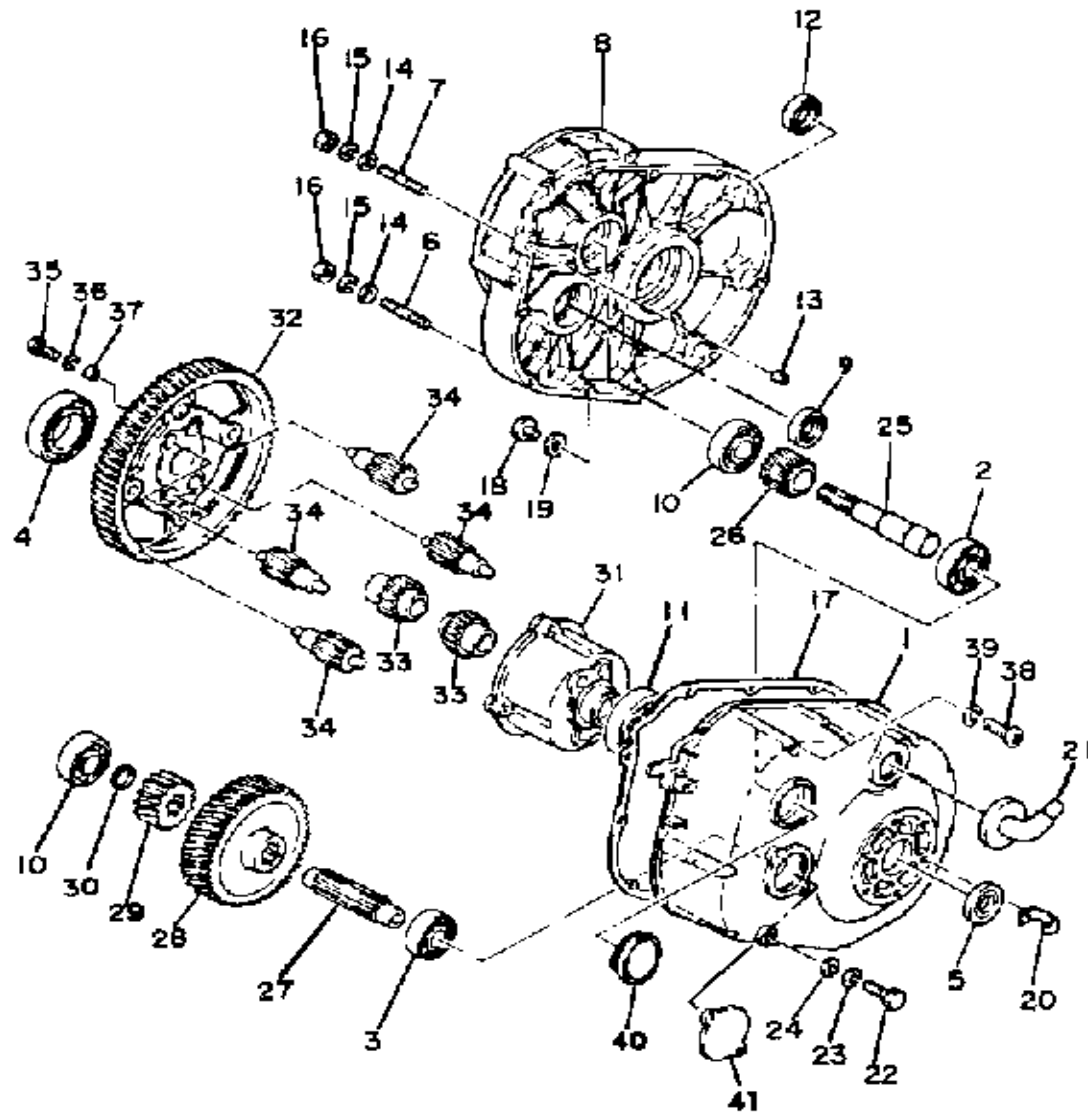

# TRANSMISSION

Ref. No.	Part Number	Description	Qty	Remarks
1	J14-46311-00-00	CASE, TRANSMISSION 1	1	
2	93306-20529-00	BEARING (B6205C4)	1	
3	93306-20421-00	BEARING	1	
4	93306-00803-00	BEARING (B6008)	1	
5	93102-22189-00	OIL SEAL	1	
6	95621-08335-00	BOLT, STUD (95601-08335)	9	
7	95601-08345-00	BOLT, STUD	2	
8	J14-46312-02-00	CASE, TRANSMISSION 2	1	
9	93102-20143-00	OIL SEAL	1	
10	93306-20421-00	BEARING	2	
11	93306-00803-00	BEARING (B6008)	1	
12	93102-22189-00	OIL SEAL	1	
13	99510-12016-00	PIN, DOWEL	2	
14	92901-08600-00	WASHER	11	
15	92990-08100-00	WASHER	11	
16	95333-08600-00	NUT	11	
17	J10-46319-01-00	GASKET	1	
18	90340-14036-00	PLUG, STRAIGHT SCRW	2	
19	90430-14043-00	GASKET	2	
20	90465-06100-00	CLAMP	1	
21	835-47559-00-00	CAP 2	1	
22	97011-10020-00	BOLT	2	
23	92990-10100-00	WASHER, SPRING	2	
24	92990-10600-00	WASHER, PLATE	2	
25	J14-46321-01-00	SHAFT, INPUT	1	
26	J10-46331-02-00	GEAR, IMPUT 1	1	
27	J10-46351-00-00	SHAFT, COUNTER	1	
28	J10-46361-02-00	GEAR, COUNTER 1	1	
29	J10-46362-01-00	GEAR, COUNTER 2 0 1	1	

101

CONTINUED ON NEXT FRAME ►