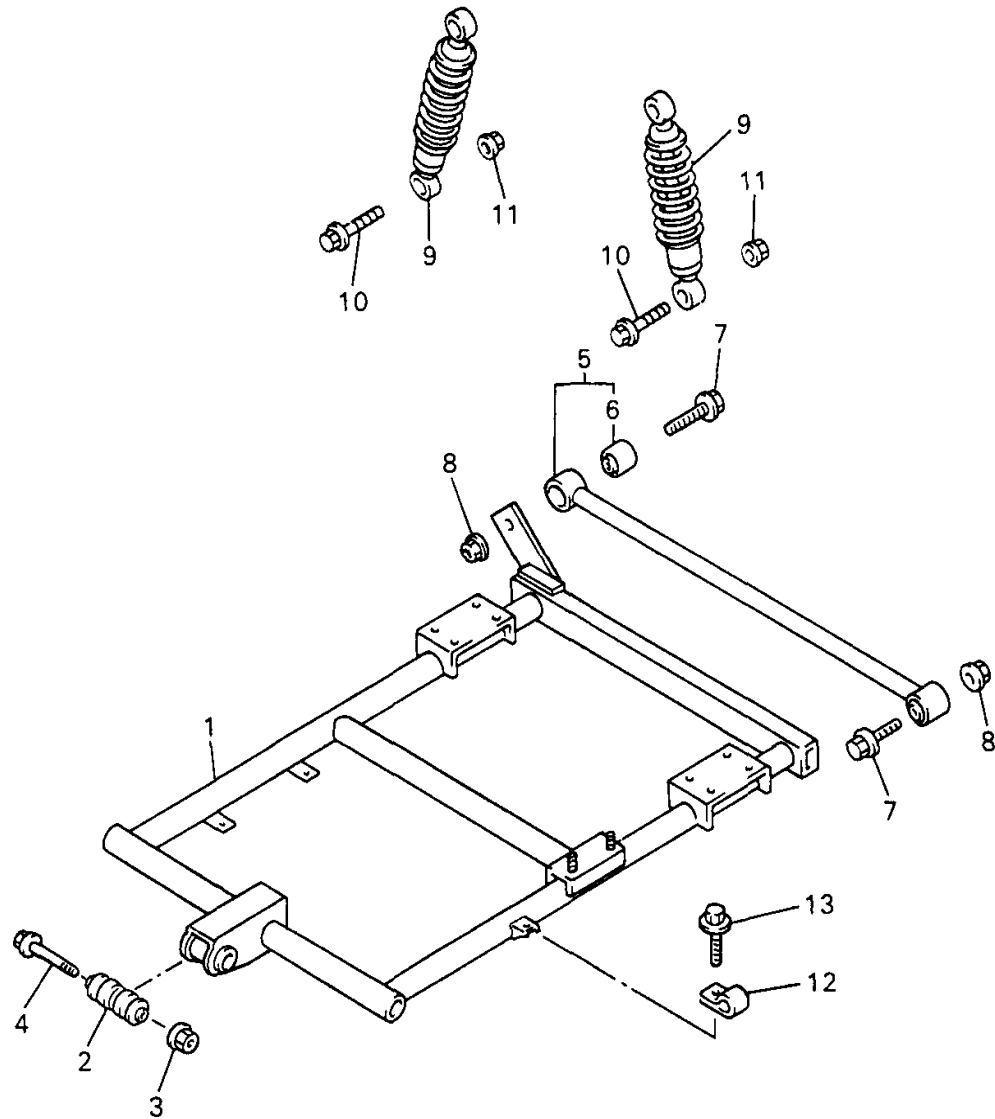

REAR ARM - SUSPENSION

Ref. No.	Part Number	Description	Qty	Remarks
1	JN4-F2110-00-00	REAR ARM COMP.	1	
2	JN3-22123-00-00	BUSH 1	1	
3	95617-12200-00	NUT, SELF-LOCKING	1	
4	90105-12743-00	BOLT, WASHER BASED	1	
5	JF2-22172-00-00	ARM, REAR 2	1	
6	J50-22124-00-00	. BUSH 2	2	
7	95817-12065-00	BOLT, FLANGE	2	
8	95617-12200-00	NUT, SELF-LOCKING	2	
9	JN4-F2210-00-00	SHOCK ABSORBER	2	
10	95817-10055-00	BOLT, FLANGE	4	
11	95617-10200-00	NUT, SELF-LOCKING	4	
12	90462-20186-00	CLAMP	2	
13	95807-06016-00	BOLT, FLANGE	2	

JN4100-5010